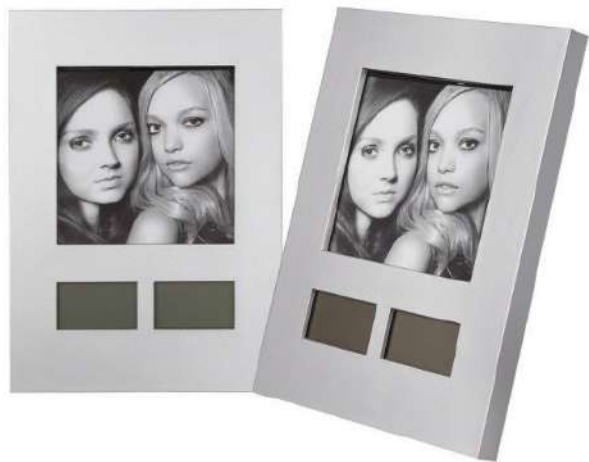

UG-PF01

URBAN GEAR

PHOTO FRAME CLOCK

- Elegant Photo Frame 5" x 3.5"
- Multifunction LCD Digital Clock
- LCD Display: Shows Day, Date, Time & Temperature
- Alarm & Snooze Function
- Photo frame can be rotated 90 degrees
- Premium Brushed Silver Aluminium

SILVER

**TIME
FRAME**

Size - 17.5x17.5x1.5 cm
HSN-9105

PHOTO FRAME
CLOCK

UG-CT02

PHOTO FRAME CLOCK

- Elegant Photo Frame 4" x 4"
- Multifunction LCD Digital Clock
- LCD Display 1: Shows Day & Date
- LCD Display 2: Shows Time & Temperature
- Alarm & Snooze Function
- Premium Brushed Silver Aluminium